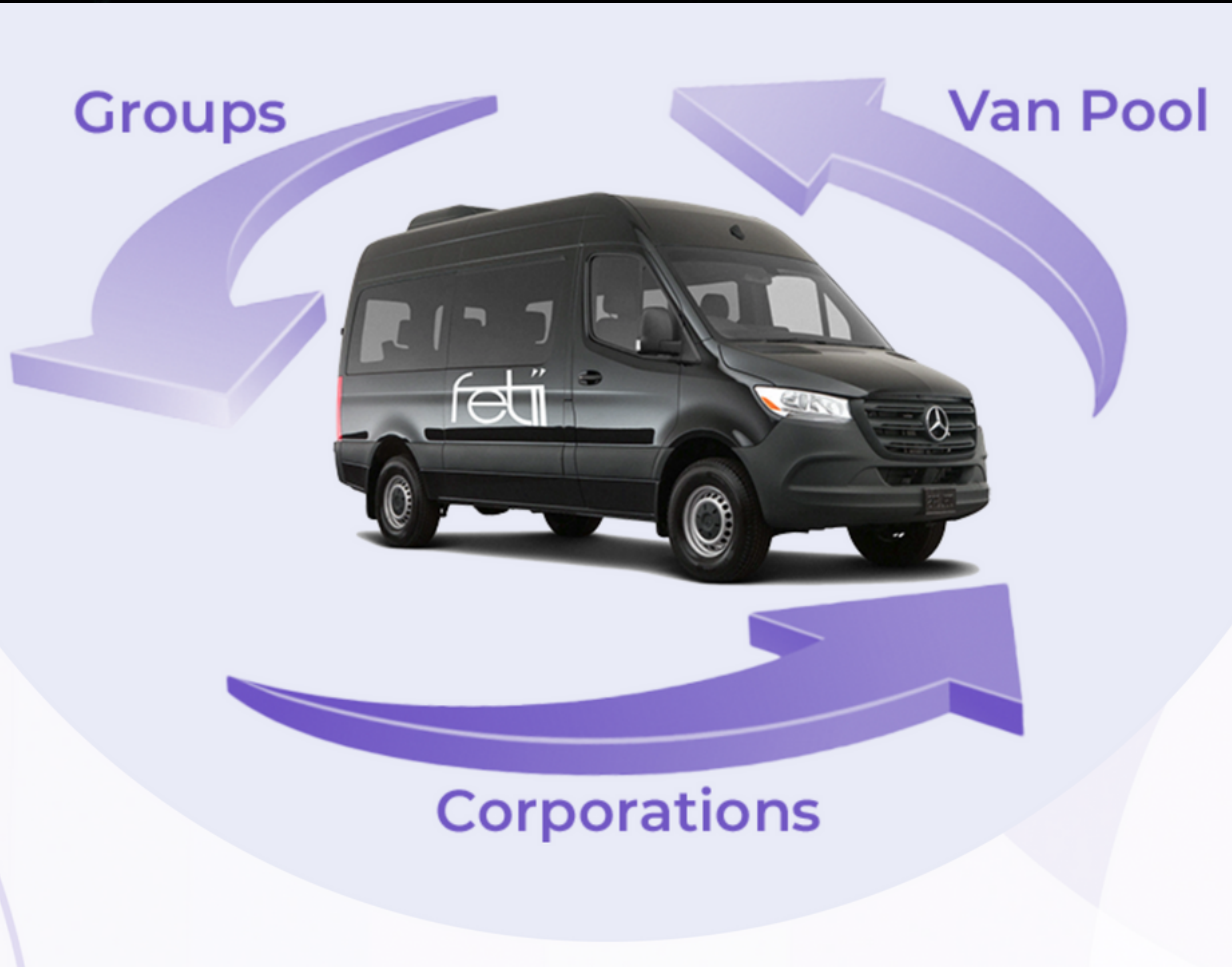

PRIVATE TRANSPORTATION

www.fetii.com

Fully customizable, private transportation system.

- $3700/month/bus
- 14 passengers per bus
- 4 routes/day (morning shift pick-up/drop-off, afternoon shift pick-up/drop-off, and pick-up/drop-off)

Could this be a transportation solution that could work for you?

Contact Dori for a private zoom call with Fetii:
dkelley@beecavetexas.gov